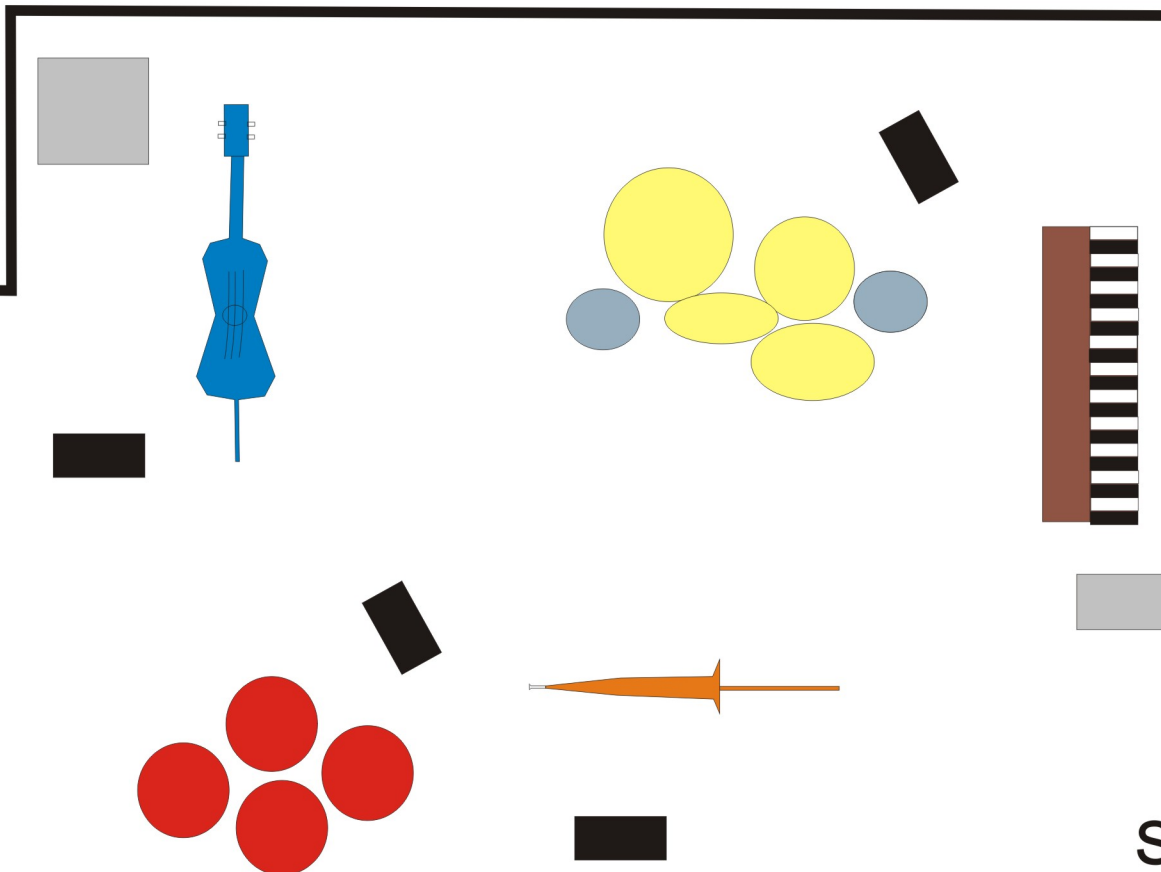

RIDER

● 4 congas and vocal.
2 shure 58 for congas
1 shure 58 vocals
1 shure 57
clock chachachabell

● Drums set.
2 toms, 1 snear,
a kick drum, hig hat
Also 1 vocal shure 58
And 2 symbals

● Bass and vocals
Shure 58 for vocals

● Trombone And vocals
2 shure 58

● Guitar
Shure 57 for amp

● Keybord organ Korg

● MONITORS

● AMPS

Back line total
-7 shure 58
-2 shure 57
-2 overheads for the
drums
-2 toms, kick, snear
and high hat mics
-6 monitors
-3 amps

Contact person:
+45 42362633

STAGE

AUDIENCE